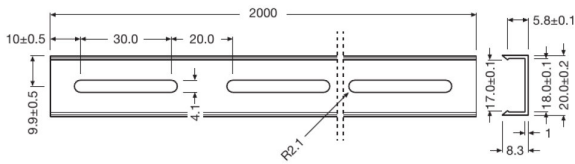

Product family datasheet

Technical data

Dimensions & weight

Product description	Product weight	Length	Width	Height
BA -MP-L-G5-2M	214.50 g	2000 mm	20.0 mm	8.9 mm
BA -MP-SM-G5-2M	179.40 g	2000 mm	14.4 mm	8.1 mm

Product line drawing

BA -MP-L-G5-2M

BA -MP-SM-G5-2M

Logistical data

Product description	Commodity code
BA -MP-L-G5-2M	761699909900
BA -MP-SM-G5-2M	761699909900