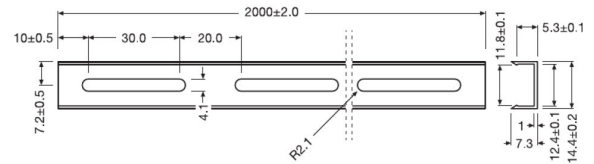

Product family datasheet

Technical data

Dimensions & weight

Product description	Product weight	Length	Width	Height
BA -MP-L-G5-2M	214.50 g	2000 mm	20.0 mm	8.9 mm
BA -MP-SM-G5-2M	179.40 g	2000 mm	14.4 mm	8.1 mm

Product line drawing

BA -MP-L-G5-2M

BA -MP-SM-G5-2M

Logistical data

Product description	Commodity code
BA -MP-L-G5-2M	761699909900
BA -MP-SM-G5-2M	761699909900